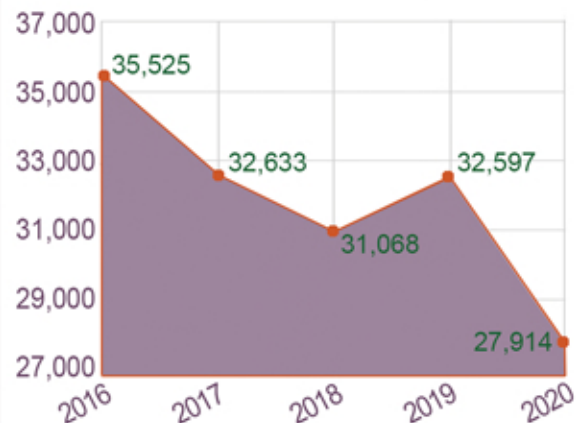

KITCHEN ANGELS

2020 Volunteer Report

Longevity of our Volunteers

66% of our volunteers are long-term!

- <1 Year Active
- 1 - 5 Years Active
- 6 - 28 Years Active

Volunteers By Year

How Volunteers Hear About Kitchen Angels

Kitchen Angels did remarkably well in 2020 by streamlining all operations

"Pandemic Volunteers" stepped forward; 63% of them became permanent volunteers

We served 10,000 more meals with 33% fewer volunteers than in the previous year

Drivers safely delivered meals to 554 clients; 80 of whom were Covid+ or in quarantine

Volunteer Hours by Year

Volunteer Gender Distribution

39% 61%

KITCHENALITY Volunteer Hours

Community Service Volunteers