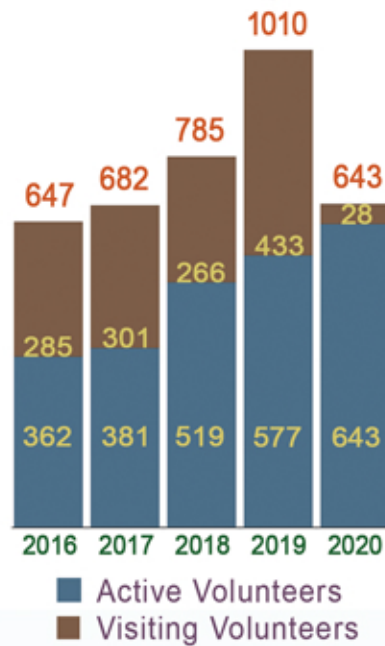

KITCHEN ANGELS

2020 Volunteer Report

Longevity of our Volunteers

66% of our volunteers are long-term!

- <1 Year Active
- 1 - 5 Years Active
- 6 - 28 Years Active

Volunteers By Year

How Volunteers Hear About Kitchen Angels

Kitchen Angels did remarkably well in 2020 by streamlining all operations

"Pandemic Volunteers" stepped forward; 63% of them became permanent volunteers

We served 10,000 more meals with 33% fewer volunteers than in the previous year

Drivers safely delivered meals to 554 clients; 80 of whom were Covid+ or in quarantine

Volunteer Hours by Year

Volunteer Gender Distribution

39% 61%

KITCHENALITY Volunteer Hours

Community Service Volunteers