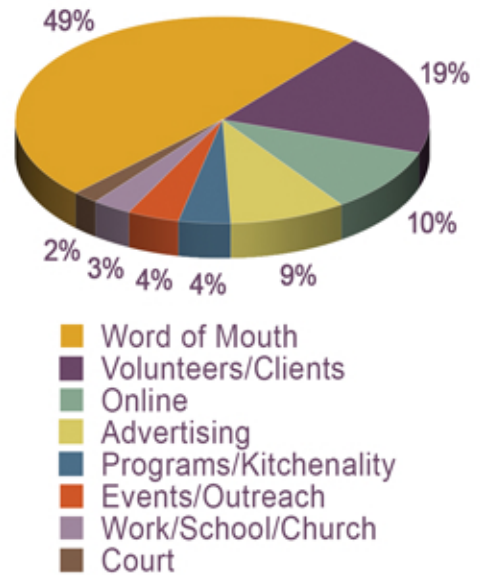

KITCHEN ANGELS

2020 Volunteer Report

Longevity of our Volunteers

66% of our volunteers are long-term!

- <1 Year Active
- 1 - 5 Years Active
- 6 - 28 Years Active

Volunteers By Year

How Volunteers Hear About Kitchen Angels

Kitchen Angels did remarkably well in 2020 by streamlining all operations

"Pandemic Volunteers" stepped forward; 63% of them became permanent volunteers

We served 10,000 more meals with 33% fewer volunteers than in the previous year

Drivers safely delivered meals to 554 clients; 80 of whom were Covid+ or in quarantine

Volunteer Hours by Year

Volunteer Gender Distribution

39% 61%

KITCHENALITY Volunteer Hours

Community Service Volunteers