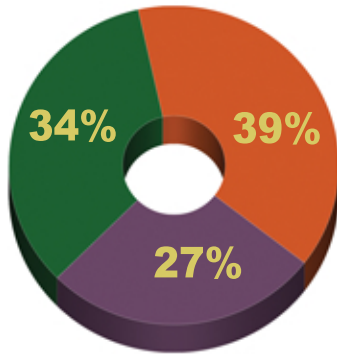

KITCHEN ANGELS

2020 Volunteer Report

Longevity of our Volunteers

66% of our volunteers are long-term!

- <1 Year Active
- 1 - 5 Years Active
- 6 - 28 Years Active

Volunteers By Year

How Volunteers Hear About Kitchen Angels

Kitchen Angels did remarkably well in 2020 by streamlining all operations

"Pandemic Volunteers" stepped forward; 63% of them became permanent volunteers

We served 10,000 more meals with 33% fewer volunteers than in the previous year

Drivers safely delivered meals to 554 clients; 80 of whom were Covid+ or in quarantine

Volunteer Hours by Year

Volunteer Gender Distribution

39% 61%

KITCHENALITY Volunteer Hours

Community Service Volunteers