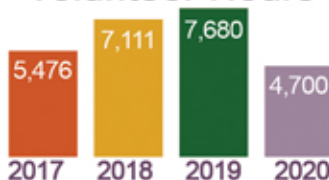

Kitchen Angels did remarkably well in 2020 by streamlining all operations

"Pandemic Volunteers" stepped forward; 63% of them became permanent volunteers

We served 10,000 more meals with 33% fewer volunteers than in the previous year

Drivers safely delivered meals to 554 clients; 80 of whom were Covid+ or in quarantine

Volunteer Hours by Year

Volunteer Gender Distribution

39% 61%

KITCHENALITY Volunteer Hours

Community Service Volunteers